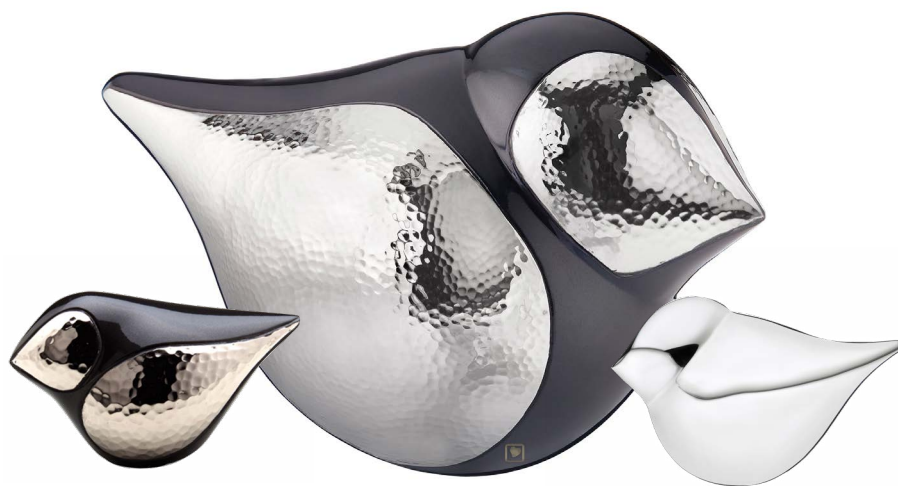

Soul Birds

Item	Size (in mm)	Price	Capacity
Soul Bird Design Large Urn	H203 x W300	$875	Full
Soul Bird Design Keepsake Urn	H51 x W80	$190	Partial
Soul Bird Silver Keepsake Urn	H51 x W80	$190	Partial

*Meditating
Soul Bird*