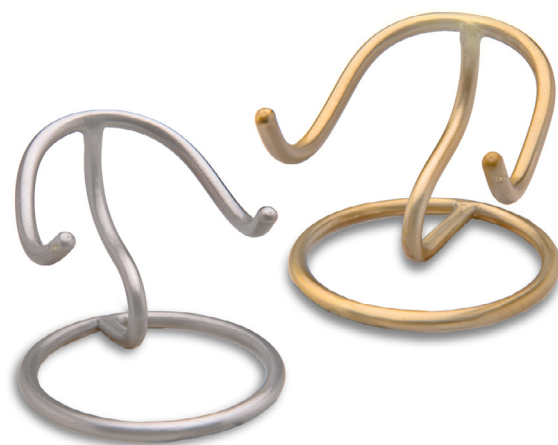

Wings of Hope

Item	Size (in mm)	Price	Capacity
Wings of Hope Yellow Medium Urn	H120	\$500	Partial
Wings of Hope Keepsake Urn	H62 x W85 x D60	\$185	Partial

*Wings of Hope
Yellow Medium and Keepsake*

*Wings of Hope Keepsake
Pink, Blue and Pearl*

Hearts

Item	Size (in mm)	Price	Capacity
Bright Silver Heart Urn	H76 x W76 x D32	\$200	Partial
Urn Stand	H40 x W54	\$25	-

*Bright Silver
Heart*

*Urn Stand - Suitable for all heart keepsake urns
Silver and Brushed Gold*