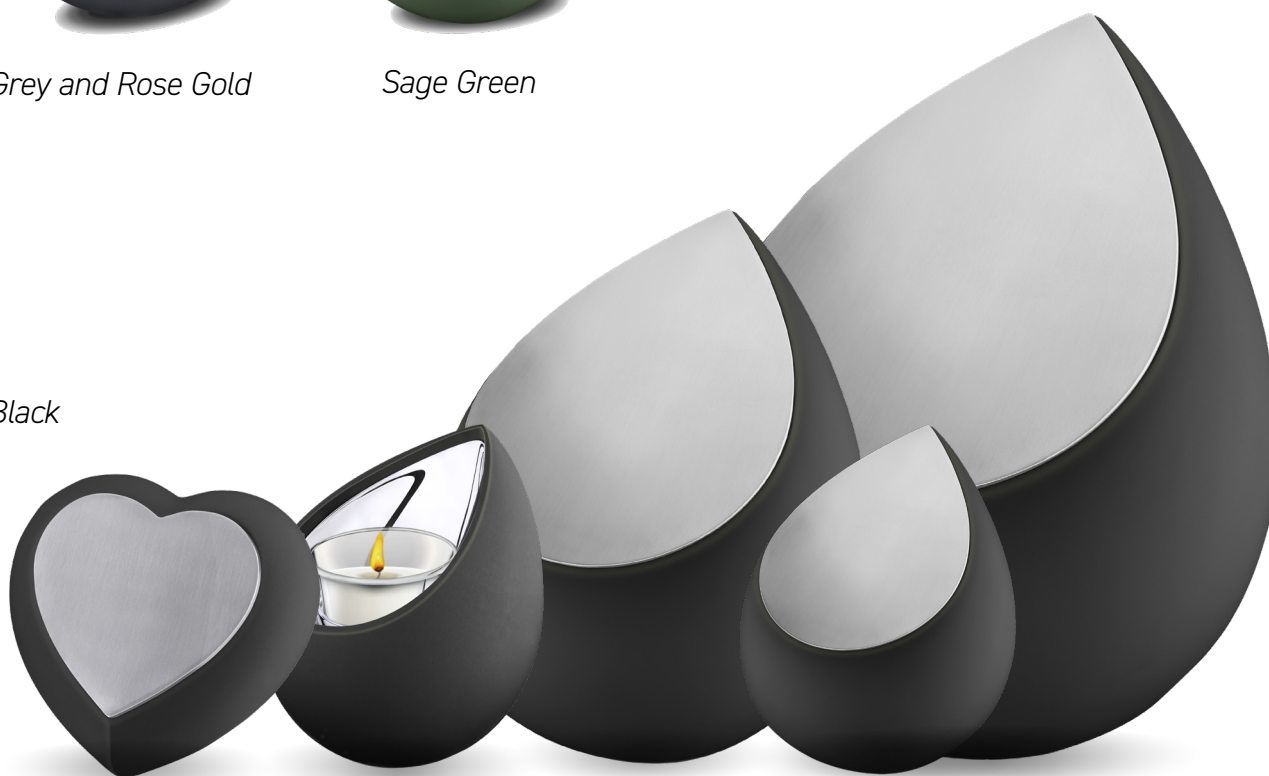

*candle not included

Grey and Rose Gold

Sage Green

Black

Soul Birds

Item	Size (in mm)	Price	Capacity
Soul Bird Design Large Urn	H203 x W300	\$855	Full
Soul Bird Design Keepsake Urn	H51 x W80	\$185	Partial
Soul Bird Silver Keepsake Urn	H51 x W80	\$185	Partial