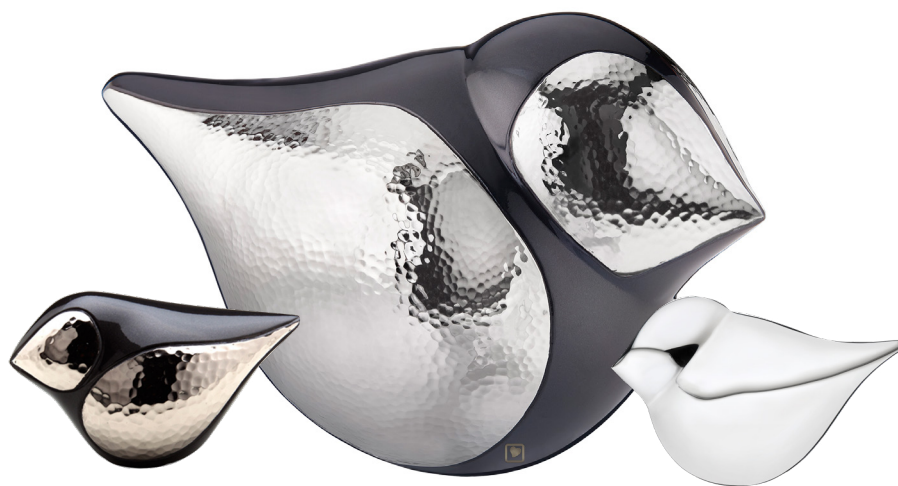

Soul Birds

Item	Size (in mm)	Price	Capacity
Soul Bird Design Large Urn	H203 x W300	$855	Full
Soul Bird Design Keepsake Urn	H51 x W80	$185	Partial
Soul Bird Silver Keepsake Urn	H51 x W80	$185	Partial

*Meditating
Soul Bird*